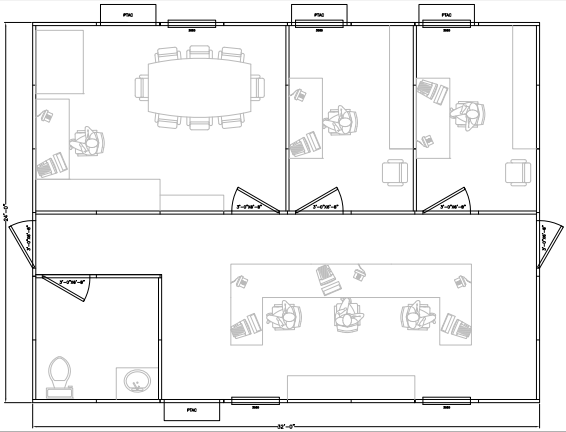

1 Small Office / Conference Room / Bathroom

Model 3212 Office - 384 SF

2 Small Offices / Conference Room / Bathroom

Model 2424 Office - 576 SF

2 Large Offices / Conference Area / Common Area / Bathroom

Model 2432 Office - 768 SF

1 Large Office / 2 Small Offices / Conference Area /
Common Area / Bathroom

Model 3240 Office - 1280 SF

5 Small Offices / Conference Area / Large Common Area /
Bathroom / Kitchen

Model 2432 Office

8752 Key Harbour Drive
Indianapolis, IN 46236